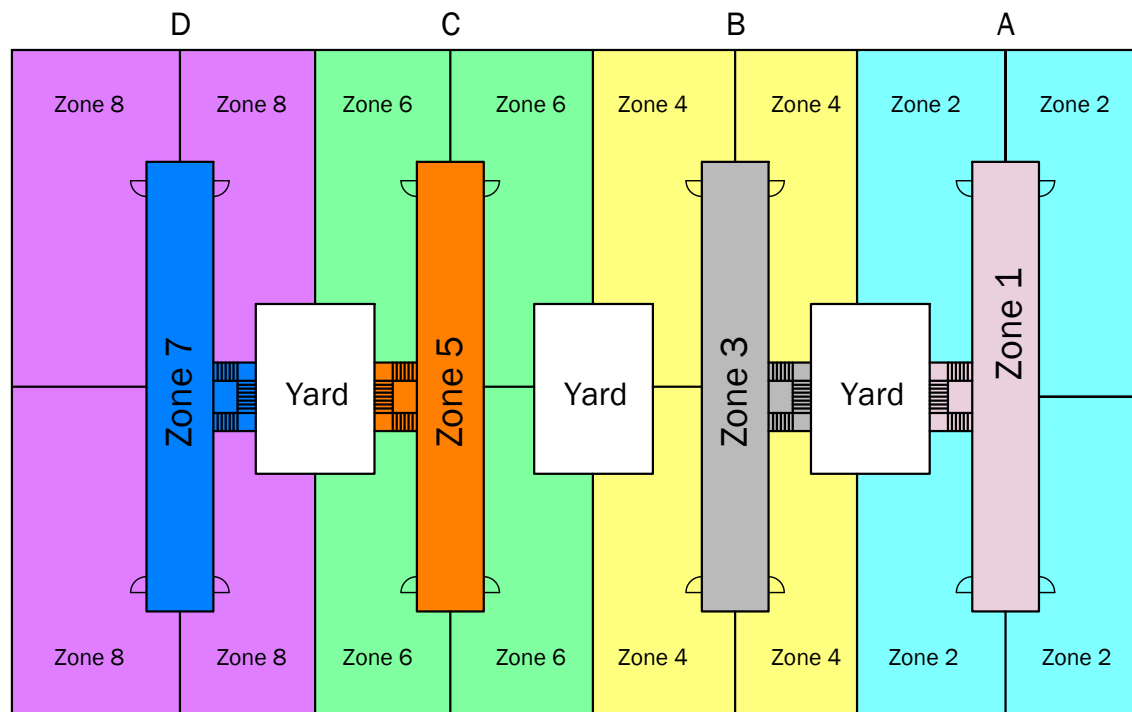

Basement - Block ABCD

Ground Floor - Block ABCD

Zone Colour Legend

- Zone 1 - Block A Common
  - Zone 2 - Block A Lettable
  - Zone 3 - Block B Common
  - Zone 4 - Block B Lettable
  - Zone 5 - Block C Common
  - Zone 6 - Block C Lettable
  - Zone 7 - Block D Common
  - Zone 8 - Block D Lettable
- IP Fire Alarm Panel

Floors 1-3 - Block ABCD

Fourth Floor - Block ABCD

Address :-

Drawing Number:-

Drawn by:-

Checked by:-

Date :-

Amended:-

Sheet:- 1 of 1

Scale:- NTS @ A3 Size